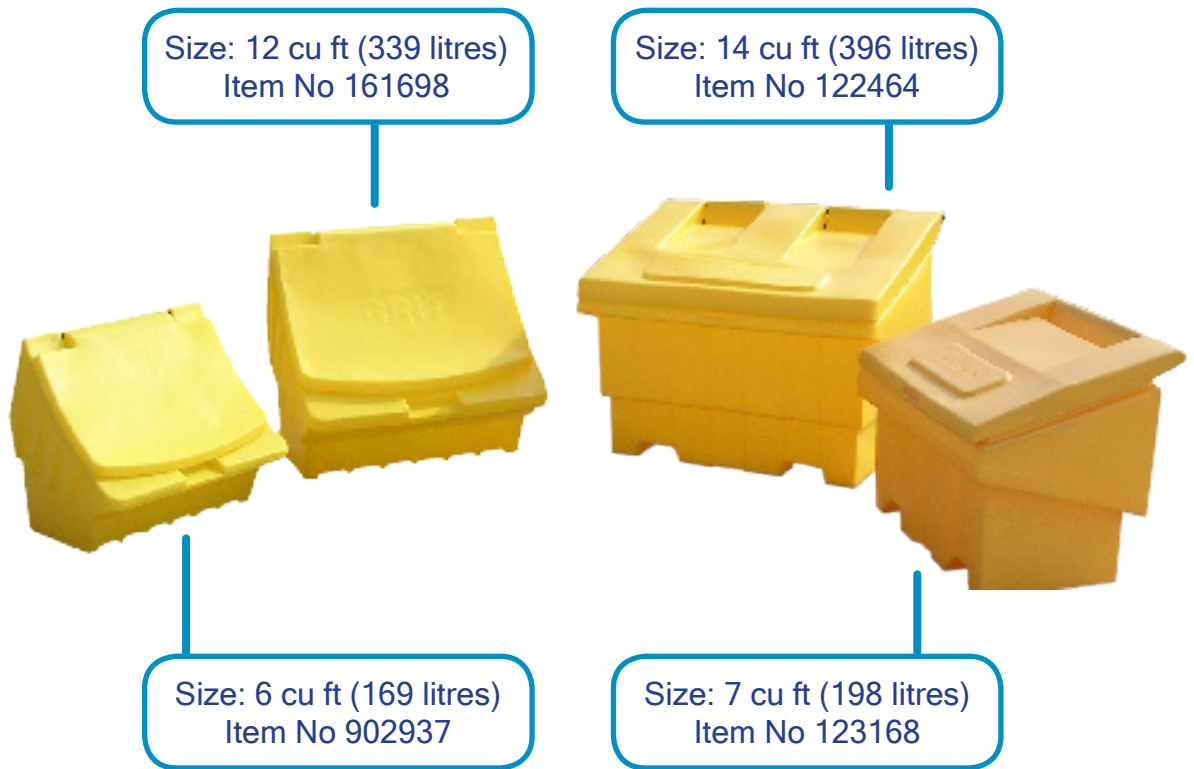

RYE
 Tel: 01424 882888
 Fax: 01424 882559

SOUTHAMPTON
 Tel: 02380 616263
 Fax: 02380 616288

STAMFORD
 Tel: 01780 762468
 Fax: 01780 766630

McArthur Group's grit bins are designed to store salt, sand, grain and garden equipment in a rust, rot and weather resistant polyethylene shell. The high durability and visibility means it's perfect for extreme weather conditions and use in private or public spaces.

Our stackable bins are more cost effective for storage and distribution and as they don't require assembly, can be used where and when they are needed.

The bins have easy access for filling and emptying as well as fully integrated hinge and drain holes which help make these products almost maintenance free.