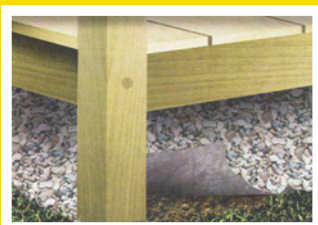

Stamford
Tel: 01780 762468
Fax: 01780 766630

Decking

Weed Control

Landscaping

Site Works