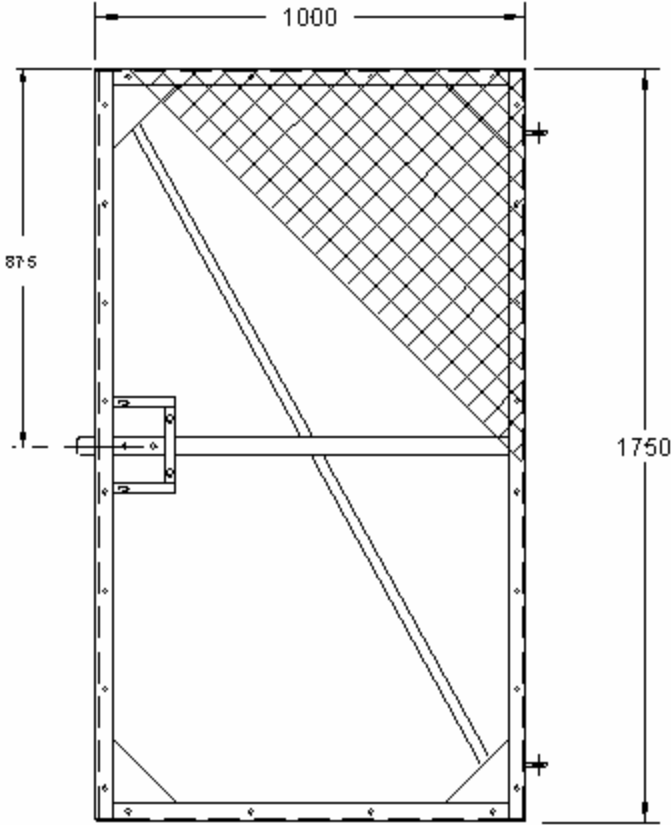

All dimensions in millimetres

Note! 50 Ground Clearance

Material: 40x40x5 RSA

REV	DESCRIPTION	BY	DATE	
				Single Leaf Angle Frames - 1.80m X 1.00m RHH

McARTHUR
158-2012 Broomhill Road, Bristlington Trading Estate
Bristol, BS4 5SF, (01175) 773311