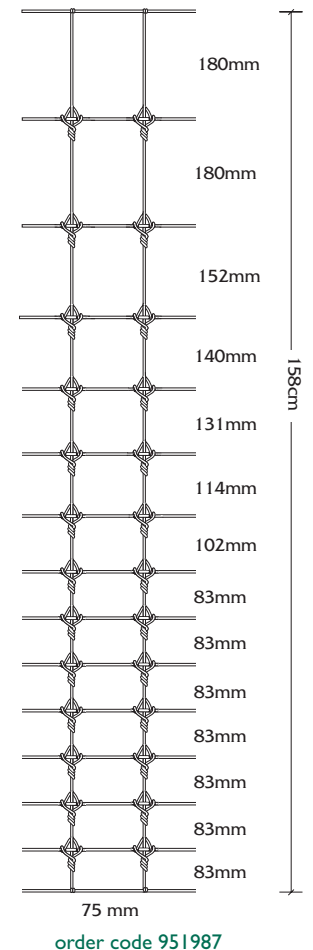

BADGER Fence

McArthur Cyclone Badger Fence has been specially designed with the aid of expert technical knowledge. McArthur Cyclone understand the requirement for a superior fencing solution.

This particular fence will deny access to badgers, but has the additional benefit of having the same properties as stock fence. This double use, benefits the user, allowing the fencing-in of stock, whilst excluding badgers, or preventing the access of badgers to areas of danger. Stay wires are spaced at 75mm intervals, creating narrow apertures along the fence, simply too small a gap for the animals to gain access, and provides strength and flexibility.

This fence has been designed to be erected below ground level due to the burrowing nature of the badger. It goes without saying that there are absolutely no sharp edges on the wire whatsoever, again creating a safe barrier for wildlife in their habitat. McArthur Cyclone Badger Fence will remain in place and secure for many years, and will continue to be maintenance free.

A15 / 158 / 7.5

50m rolls

The fence with the unique non-slip tightlock.

www.mcarthur-group.com

Telephone:

BIRMINGHAM
0121 565 7100
BRISTOL
0117 943 0500
COATBRIDGE
01236 449266
ELGIN
01343 548694
HODDESDON
01992 467111
HULL
01482 506907
LEEDS
0113 2457557
NEWCASTLE
0191 236 5911
PLYMOUTH
01752 339851
PRESTON
01772 556042
RYE
01424 882888
STAMFORD
01780 762468